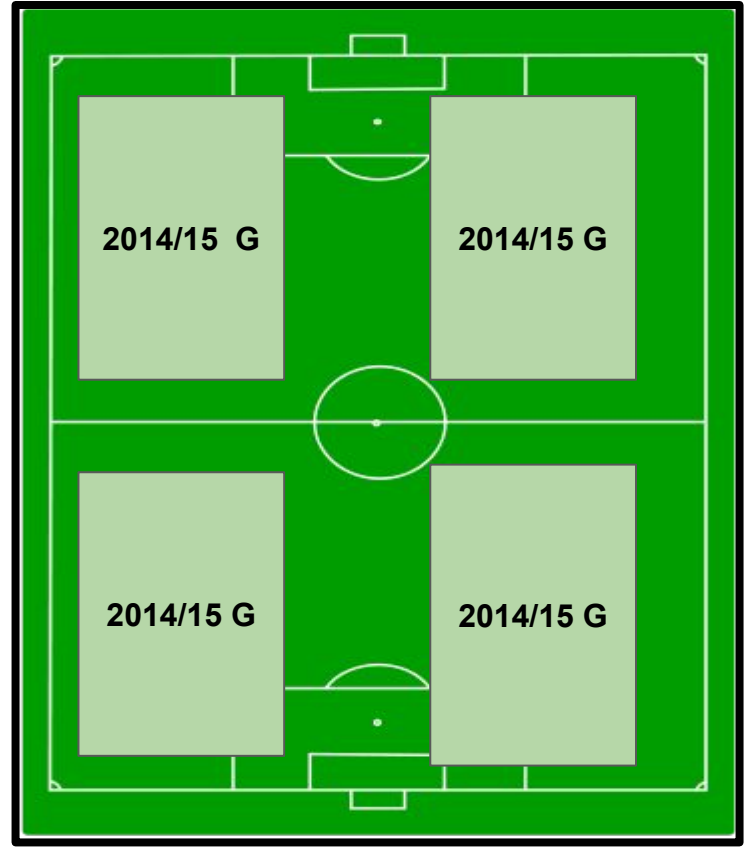

RSL AZ Southern AZ Tryouts

2022/2023

Sunday 5/1/22- 1:00 PM-2:00 PM

Boys - Field A (North)

Girls - Field B (South)

Sunday 5/1/22- 2:30 PM- 4:00 PM

Boys - Field A (North)

Girls - Field B (South)

Tuesday 5/3/22 - 6:00 PM- 7:30 PM

Boys - Field A (North)

Girls - Field B (South)

Tuesday 5/3/22- 8PM- 9:30PM

Boys - Field A (North)

Girls - Field B (South)

Friday 5/6/22 - 6:00 PM- 7:30 PM

Boys - Field A (North)

Girls - Field B (South)

Friday 5/6/22- 8PM-9:30PM

Boys - Field A (North)

Girls - Field B (South)