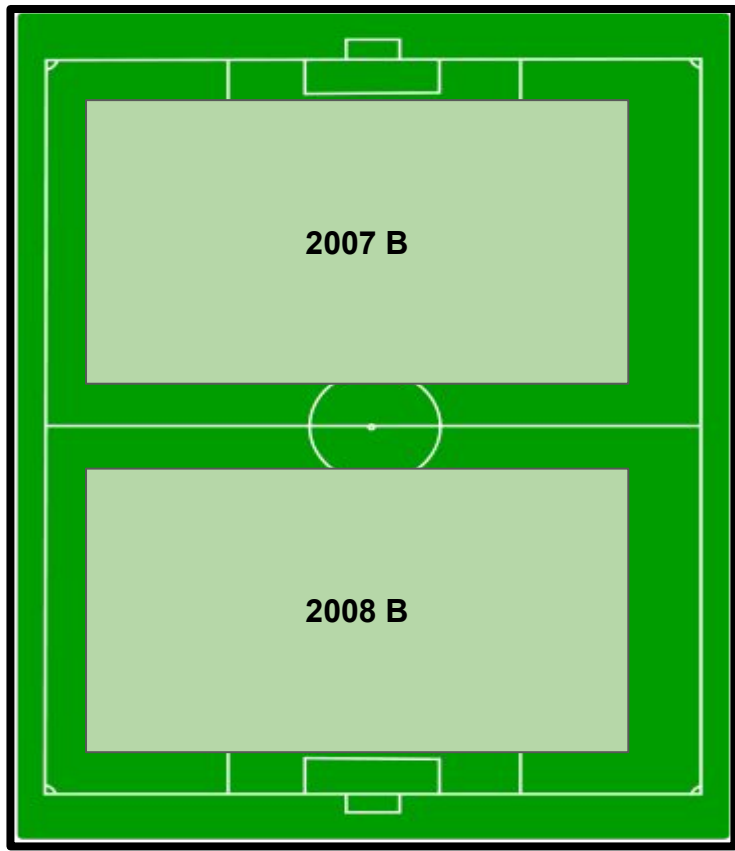

RSL AZ Southern AZ Tryouts

2022/2023

Sunday 5/1/22- 1:00 PM-2:00 PM

Boys - Field A (North)

Girls - Field B (South)

Sunday 5/1/22- 2:30 PM- 4:00 PM

Boys - Field A (North)

Girls - Field B (South)

Tuesday 5/3/22 - 6:00 PM- 7:30 PM

Boys - Field A (North)

Girls - Field B (South)

Tuesday 5/3/22- 8PM- 9:30PM

Boys - Field A (North)

Girls - Field B (South)

Friday 5/6/22 - 6:00 PM- 7:30 PM

Boys - Field A (North)

Girls - Field B (South)

Friday 5/6/22- 8PM-9:30PM

Boys - Field A (North)

Girls - Field B (South)