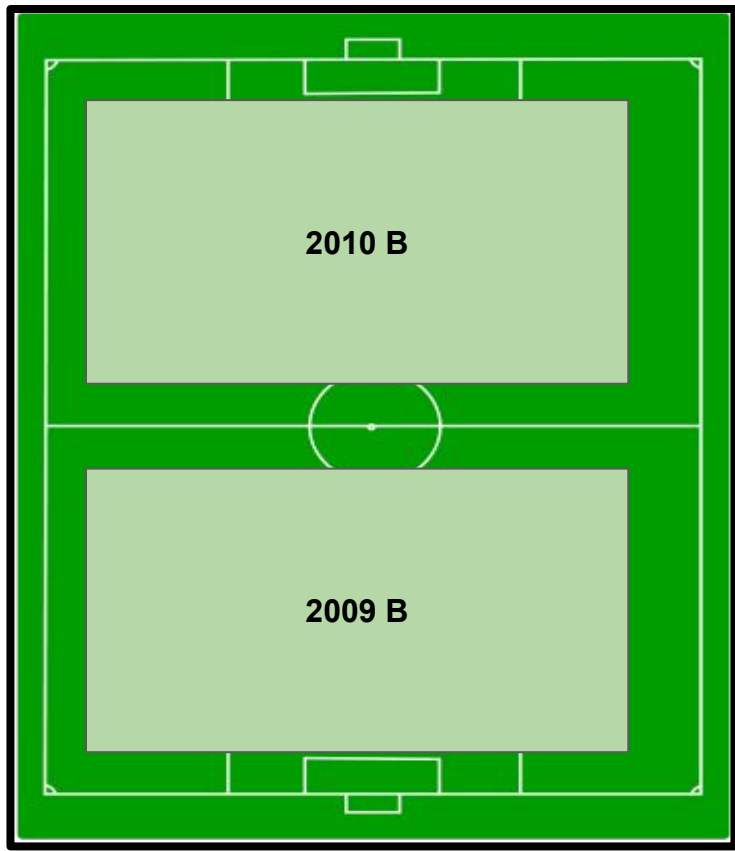

RSL AZ Southern AZ Tryouts

2022/2023

Sunday 5/1/22- 1:00 PM-2:00 PM

Boys - Field A (North)

Girls - Field B (South)

Sunday 5/1/22- 2:30 PM- 4:00 PM

Boys - Field A (North)

Girls - Field B (South)

Tuesday 5/3/22 - 6:00 PM- 7:30 PM

Boys - Field A (North)

Girls - Field B (South)

Tuesday 5/3/22- 8PM- 9:30PM

Boys - Field A (North)

Girls - Field B (South)

Friday 5/6/22 - 6:00 PM- 7:30 PM

Boys - Field A (North)

Girls - Field B (South)

Friday 5/6/22- 8PM-9:30PM

Boys - Field A (North)

Girls - Field B (South)