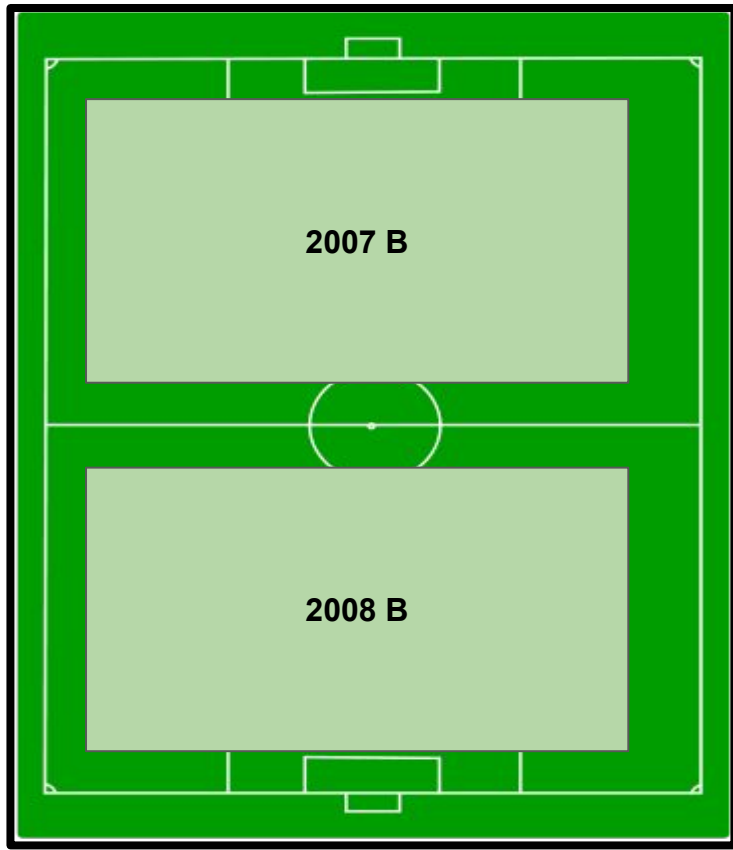

RSL AZ Southern AZ Tryouts

2022/2023

Sunday 5/1/22- 1:00 PM-2:00 PM

Boys - Field A (North)

Girls - Field B (South)

Sunday 5/1/22- 2:30 PM- 4:00 PM

Boys - Field A (North)

Girls - Field B (South)

Tuesday 5/3/22 - 6:00 PM- 7:30 PM

Boys - Field A (North)

Girls - Field B (South)

Tuesday 5/3/22- 8PM- 9:30PM

Boys - Field A (North)

Girls - Field B (South)

Friday 5/6/22 - 6:00 PM- 7:30 PM

Boys - Field A (North)

Girls - Field B (South)

Friday 5/6/22- 8PM-9:30PM

Boys - Field A (North)

Girls - Field B (South)