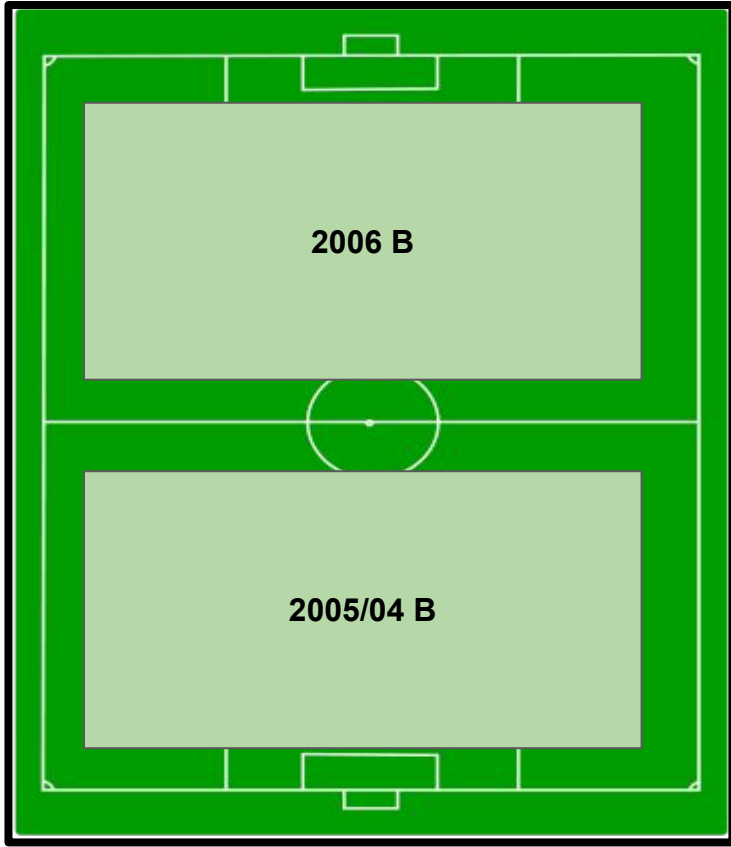

RSL AZ Southern AZ Tryouts

2022/2023

Sunday 5/1/22- 1:00 PM-2:00 PM

Boys - Field A (North)

Girls - Field B (South)

Sunday 5/1/22- 2:30 PM- 4:00 PM

Boys - Field A (North)

Girls - Field B (South)

Tuesday 5/3/22 - 6:00 PM- 7:30 PM

Boys - Field A (North)

Girls - Field B (South)

Tuesday 5/3/22- 8PM- 9:30PM

Boys - Field A (North)

Girls - Field B (South)

Friday 5/6/22 - 6:00 PM- 7:30 PM

Boys - Field A (North)

Girls - Field B (South)

Friday 5/6/22- 8PM-9:30PM

Boys - Field A (North)

Girls - Field B (South)