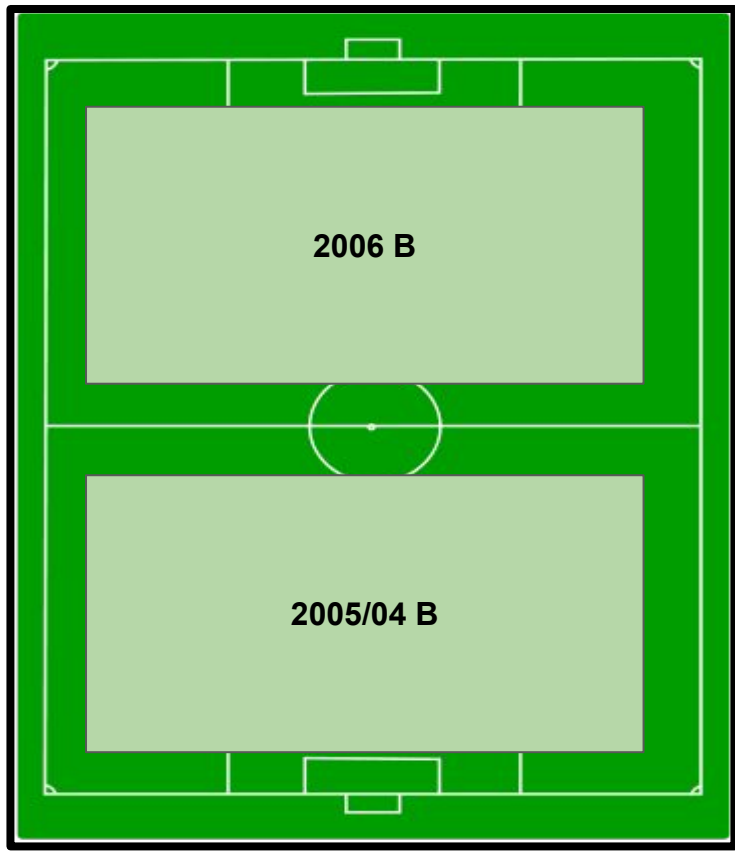

RSL AZ Southern AZ Tryouts

2022/2023

Sunday 5/1/22- 1:00 PM-2:00 PM

Boys - Field A (North)

Girls - Field B (South)

Sunday 5/1/22- 2:30 PM- 4:00 PM

Boys - Field A (North)

Girls - Field B (South)

Tuesday 5/3/22 - 6:00 PM- 7:30 PM

Boys - Field A (North)

Girls - Field B (South)

Tuesday 5/3/22- 8PM- 9:30PM

Boys - Field A (North)

Girls - Field B (South)

Friday 5/6/22 - 6:00 PM- 7:30 PM

Boys - Field A (North)

Girls - Field B (South)

Friday 5/6/22- 8PM-9:30PM

Boys - Field A (North)

Girls - Field B (South)